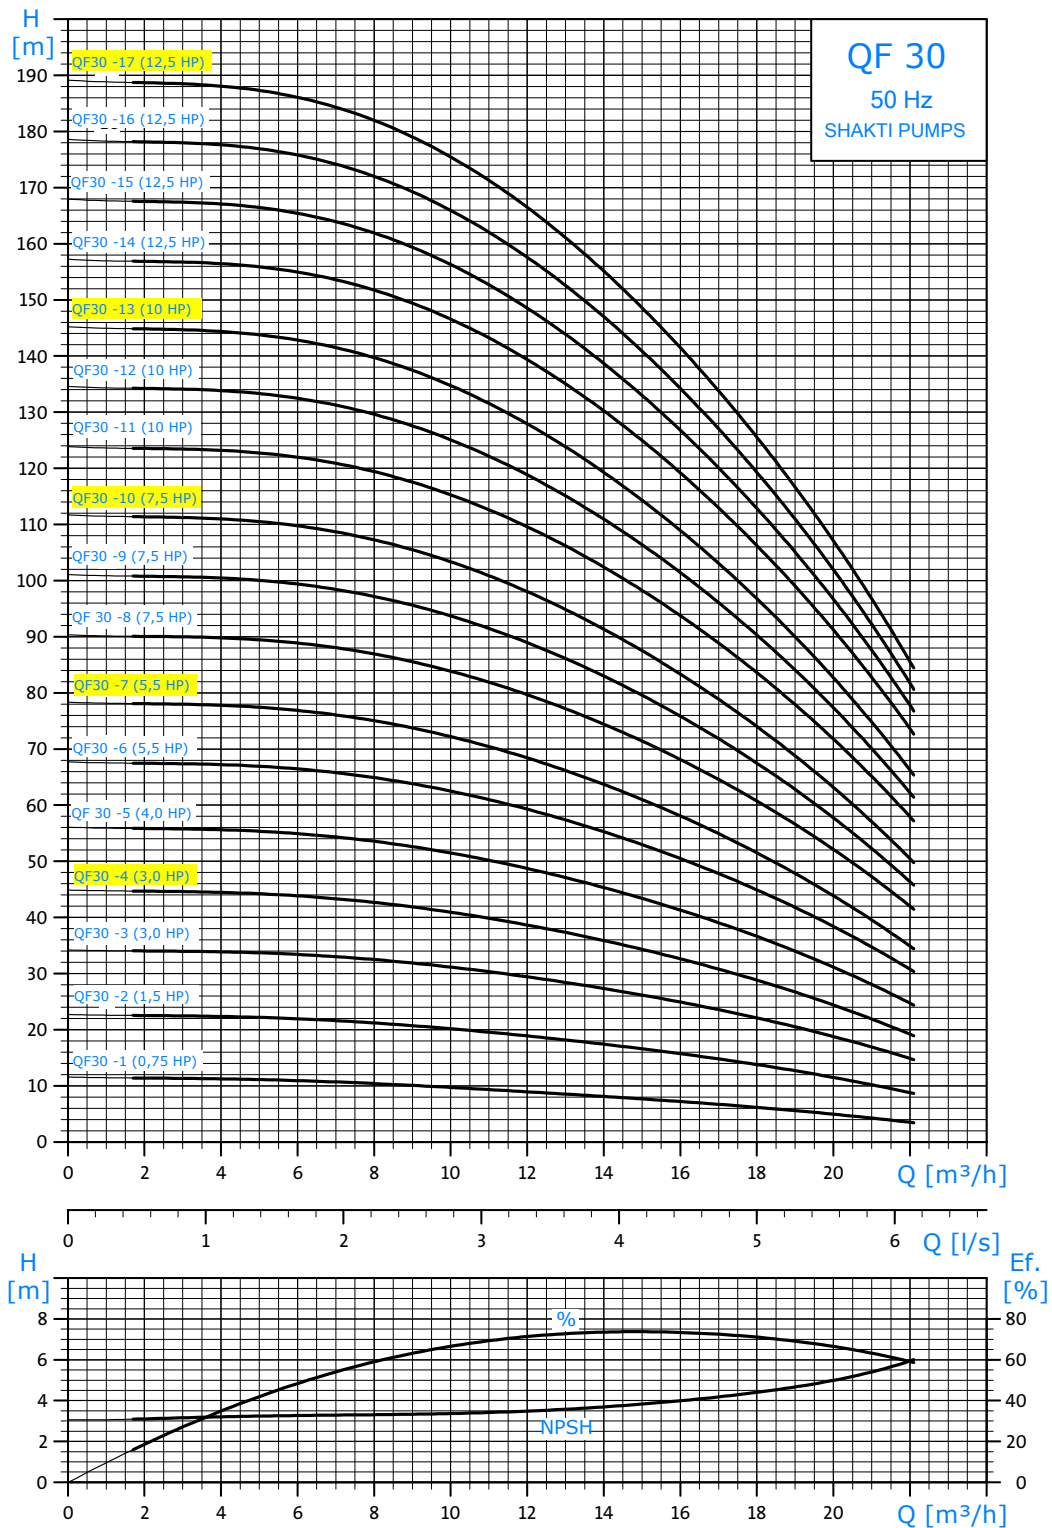

# Curvas características

Bombas sumergibles  
SP 17 M<sup>3</sup>/Hora - QF30

SHAKTI PUMPS (INDIA) LIMITED

SP 17 M<sup>3</sup>/Hora

PERFORMANCE CURVE

# Curvas características

SHAKTI PUMPS (INDIA) LIMITED

Bombas sumergibles  
SP 17 M<sup>3</sup>/Hora - QF30